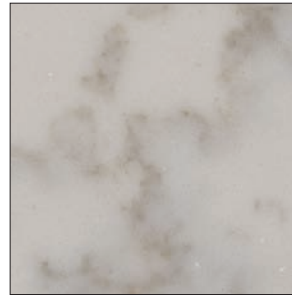

- Standard eased edge
- Custom edges: Ogee, Bevel, and Bullnose*

2cm thickness with standard eased edge

Polar White

Tusk

Sahara

Diamond White

Crystal Palace

Autumn Harvest

# Quartz Vanity Tops

Available in 3cm thickness

**Series style:** Natural Stone

**Standard sizes**

- Width: 25", 31", 37", 43", 49", 61"
- Depth (front to back): 19¼" or 22¼"

*Custom sizes available*

**Edges**

- Standard eased edge
- Custom edges: Ogee, Bevel, and Bullnose*

3cm thickness with standard eased edge

Porcelain White

Tempest Carrara

White Pearl

Vintage Grey

Dappled Fawn

Grey Pearl

Sierra Sand

Ocean Grey