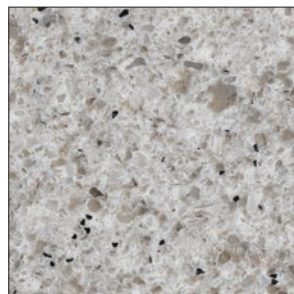

- Standard eased edge
- Custom edges: Ogee, Bevel, and Bullnose*

2cm thickness with standard eased edge

Polar White

Tusk

Sahara

Diamond White

Crystal Palace

Autumn Harvest

Tempest Carrara

Biscayne

Tempest Gold

Ocean Grey

Patina

Anthracite

# Quartz Vanity Tops

Available in 3cm thickness

**Series style:** Natural Stone

**Standard sizes**

- Width: 25", 31", 37", 43", 49", 61"
- Depth (front to back): 19¼" or 22¼"

*Custom sizes available*

**Edges**

Sierra Sand

Ocean Grey