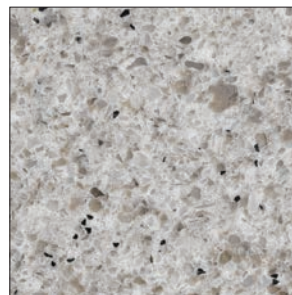

- Standard eased edge
- Custom edges: Ogee, Bevel, and Bullnose*

2cm thickness with standard eased edge

Polar White

Tusk

Sahara

Diamond White

Crystal Palace

Autumn Harvest

# Quartz Vanity Tops

Available in 3cm thickness

**Series style:** Natural Stone

**Standard sizes**

- Width: 25", 31", 37", 43", 49", 61"
- Depth (front to back): 19¼" or 22¼"

*Custom sizes available*

**Edges**

- Standard eased edge
- Custom edges: Ogee, Bevel, and Bullnose*

3cm thickness with standard eased edge

Porcelain White

Tempest Carrara

White Pearl

Vintage Grey

Dappled Fawn

Grey Pearl

Sierra Sand

Ocean Grey