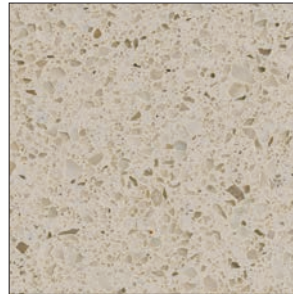

- Standard eased edge
- Custom edges: Ogee, Bevel, and Bullnose*

2cm thickness with standard eased edge

Polar White

Tusk

Sahara

Diamond White

Crystal Palace

Autumn Harvest

Tempest Carrara

Biscayne

Tempest Gold

Ocean Grey

Patina

Anthracite

# Quartz Vanity Tops

Available in 3cm thickness

**Series style:** Natural Stone

**Standard sizes**

- Width: 25", 31", 37", 43", 49", 61"
- Depth (front to back): 19¼" or 22¼"

*Custom sizes available*

**Edges**

Sierra Sand

Ocean Grey