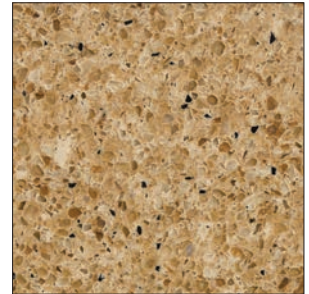

- Standard eased edge
- Custom edges: Ogee, Bevel, and Bullnose*

2cm thickness with standard eased edge

Polar White

Tusk

Sahara

Diamond White

Crystal Palace

Autumn Harvest

Tempest Carrara

Biscayne

Tempest Gold

Ocean Grey

Patina

Anthracite

- Standard eased edge
- Custom edges: Ogee, Bevel, and Bullnose*

3cm thickness with standard eased edge

Porcelain White

Tempest Carrara

White Pearl

Vintage Grey

Dappled Fawn

Grey Pearl

Sierra Sand

Ocean Grey