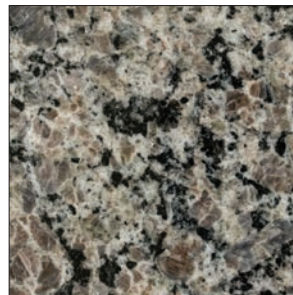

**Edges**

- Standard eased edge
- Custom edges: Ogee, Bevel, and Bullnose*

2cm thickness with standard eased edge

3cm thickness with standard eased edge

Wheat

Gold Tiara

Marrion Desert

Venice Gold

Sandstorm

Luna Bai

Elysian

Rio Roca

Burlywood

Meteorite

Ubatuba

Absolute Black