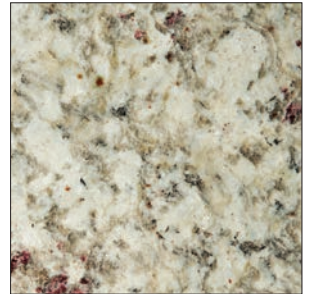

# Granite Vanity Tops

Available in 2cm and 3cm thickness

**Series style:** Natural Stone

**Standard sizes**

- Width: 25", 31", 37", 43", 49", 61"
  - Depth (front to back): 19¼" or 22¼"
- Custom sizes available*

**Edges**

- Standard eased edge
- Custom edges: Ogee, Bevel, and Bullnose*

2cm thickness with standard eased edge

3cm thickness with standard eased edge

Wheat

Gold Tiara

Marrion Desert

Venice Gold

Sandstorm

Luna Bai

Elysian

Rio Roca

Burlywood

Meteorite

Ubatuba

Absolute Black