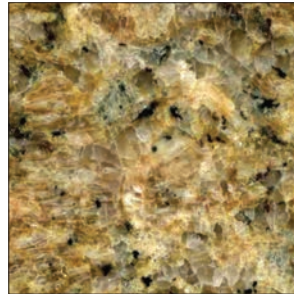

**Edges**

- Standard eased edge
- Custom edges: Ogee, Bevel, and Bullnose*

2cm thickness with standard eased edge

3cm thickness with standard eased edge

Wheat

Gold Tiara

Marrion Desert

Venice Gold

Sandstorm

Luna Bai

Elysian

Rio Roca

Burlywood

Meteorite

Ubatuba

Absolute Black