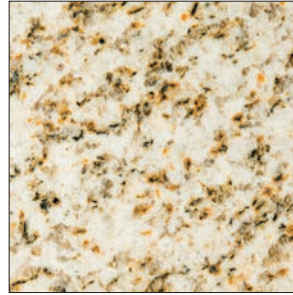

# Granite Vanity Tops

Available in 2cm and 3cm thickness

**Series style:** Natural Stone

**Standard sizes**

- Width: 25", 31", 37", 43", 49", 61"
  - Depth (front to back): 19¼" or 22¼"
- Custom sizes available*

**Edges**

- Standard eased edge
- Custom edges: Ogee, Bevel, and Bullnose*

2cm thickness with standard eased edge

3cm thickness with standard eased edge

Wheat

Gold Tiara

Marrion Desert

Venice Gold

Sandstorm

Luna Bai

Elysian

Rio Roca

Burlywood

Meteorite

Ubatuba

Absolute Black