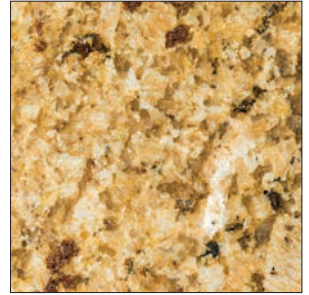

# Granite Vanity Tops

Available in 2cm and 3cm thickness

**Series style:** Natural Stone

**Standard sizes**

- Width: 25", 31", 37", 43", 49", 61"
  - Depth (front to back): 19¼" or 22¼"
- Custom sizes available*

**Edges**

- Standard eased edge
- Custom edges: Ogee, Bevel, and Bullnose*

2cm thickness with standard eased edge

3cm thickness with standard eased edge

Wheat

Gold Tiara

Marrion Desert

Venice Gold

Sandstorm

Luna Bai

Elysian

Rio Roca

Burlywood

Meteorite

Ubatuba

Absolute Black