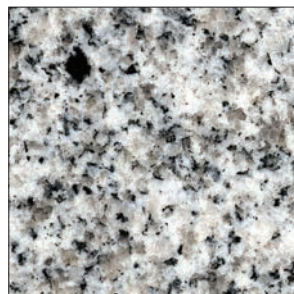

**Edges**

- Standard eased edge
- Custom edges: Ogee, Bevel, and Bullnose*

2cm thickness with standard eased edge

3cm thickness with standard eased edge

Wheat

Gold Tiara

Marrion Desert

Venice Gold

Sandstorm

Luna Bai

Elysian

Rio Roca

Burlywood

Meteorite

Ubatuba

Absolute Black