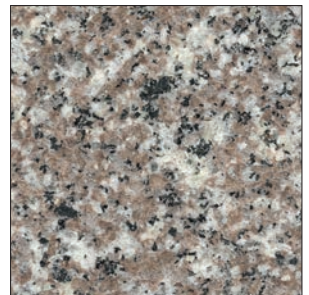

**Edges**

- Standard eased edge
- Custom edges: Ogee, Bevel, and Bullnose*

2cm thickness with standard eased edge

3cm thickness with standard eased edge

Wheat

Gold Tiara

Marrion Desert

Venice Gold

Sandstorm

Luna Bai

Elysian

Rio Roca

Burlywood

Meteorite

Ubatuba

Absolute Black