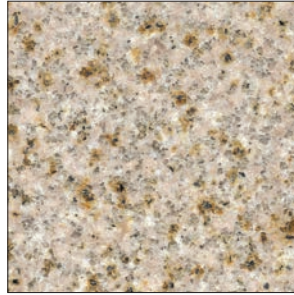

# Granite Vanity Tops

Available in 2cm and 3cm thickness

**Series style:** Natural Stone

**Standard sizes**

- Width: 25", 31", 37", 43", 49", 61"
  - Depth (front to back): 19¼" or 22¼"
- Custom sizes available*

**Edges**

- Standard eased edge
- Custom edges: Ogee, Bevel, and Bullnose*

2cm thickness with standard eased edge

3cm thickness with standard eased edge

Wheat

Gold Tiara

Marrion Desert

Venice Gold

Sandstorm

Luna Bai

Elysian

Rio Roca

Burlywood

Meteorite

Ubatuba

Absolute Black